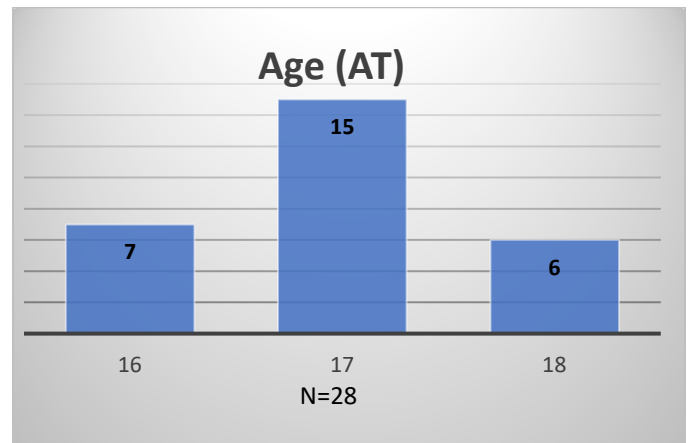

Daily Data Dashboard – April 29, 2024

Demographics for JTDC Population

Monday Morning Midnight Count

Total # of probation Involved youth¹: 1,325

¹ Probation Active: Any youth who is pending sentencing with an active social history, has been formally placed on probation or supervision with Cook County Juvenile Probation on the date of the report.

*Age, Gender and Race for Criminal Court population (N=2) is not represented in this report.

Daily Data Dashboard – April 29, 2024
Demographics for JTDC Population
Monday Morning Midnight Count