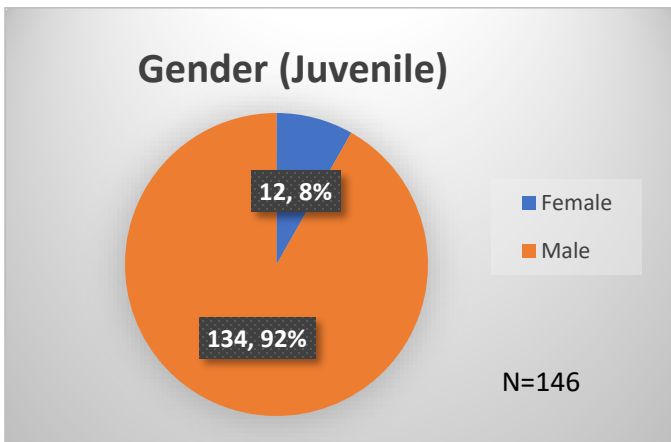

Daily Data Dashboard – April 29, 2024

Demographics for JTDC Population

Monday Morning Midnight Count

Total # of probation Involved youth¹: 1,325

¹ Probation Active: Any youth who is pending sentencing with an active social history, has been formally placed on probation or supervision with Cook County Juvenile Probation on the date of the report.

*Age, Gender and Race for Criminal Court population (N=2) is not represented in this report.

Daily Data Dashboard – April 29, 2024
Demographics for JTDC Population
Monday Morning Midnight Count