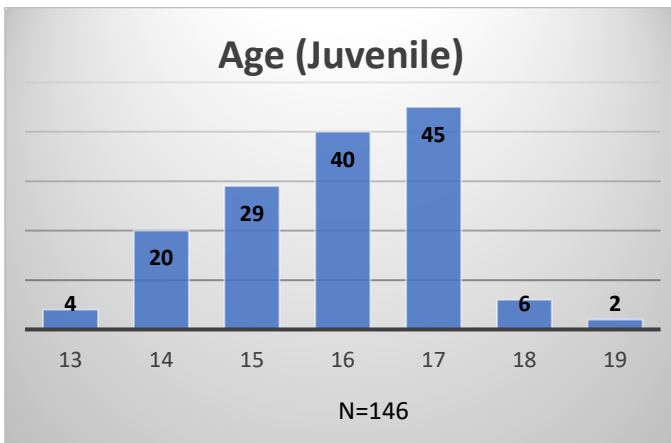

Daily Data Dashboard – April 29, 2024

Demographics for JTDC Population

Monday Morning Midnight Count

Total # of probation Involved youth¹: 1,325

¹ Probation Active: Any youth who is pending sentencing with an active social history, has been formally placed on probation or supervision with Cook County Juvenile Probation on the date of the report.

*Age, Gender and Race for Criminal Court population (N=2) is not represented in this report.

Daily Data Dashboard – April 29, 2024
Demographics for JTDC Population
Monday Morning Midnight Count