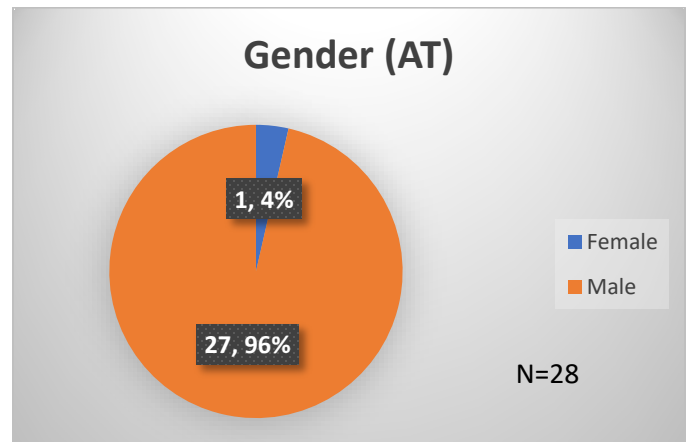

Daily Data Dashboard – April 29, 2024

Demographics for JTDC Population

Monday Morning Midnight Count

Total # of probation Involved youth¹: 1,325

¹ Probation Active: Any youth who is pending sentencing with an active social history, has been formally placed on probation or supervision with Cook County Juvenile Probation on the date of the report.

*Age, Gender and Race for Criminal Court population (N=2) is not represented in this report.

Daily Data Dashboard – April 29, 2024
Demographics for JTDC Population
Monday Morning Midnight Count