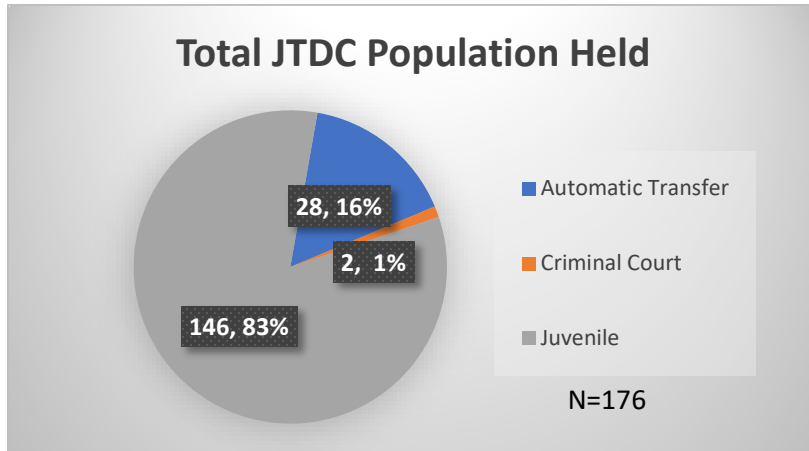

Daily Data Dashboard – April 29, 2024

Demographics for JTDC Population

Monday Morning Midnight Count

Total # of probation Involved youth¹: 1,325

¹ Probation Active: Any youth who is pending sentencing with an active social history, has been formally placed on probation or supervision with Cook County Juvenile Probation on the date of the report.

*Age, Gender and Race for Criminal Court population (N=2) is not represented in this report.

Daily Data Dashboard – April 29, 2024
Demographics for JTDC Population
Monday Morning Midnight Count